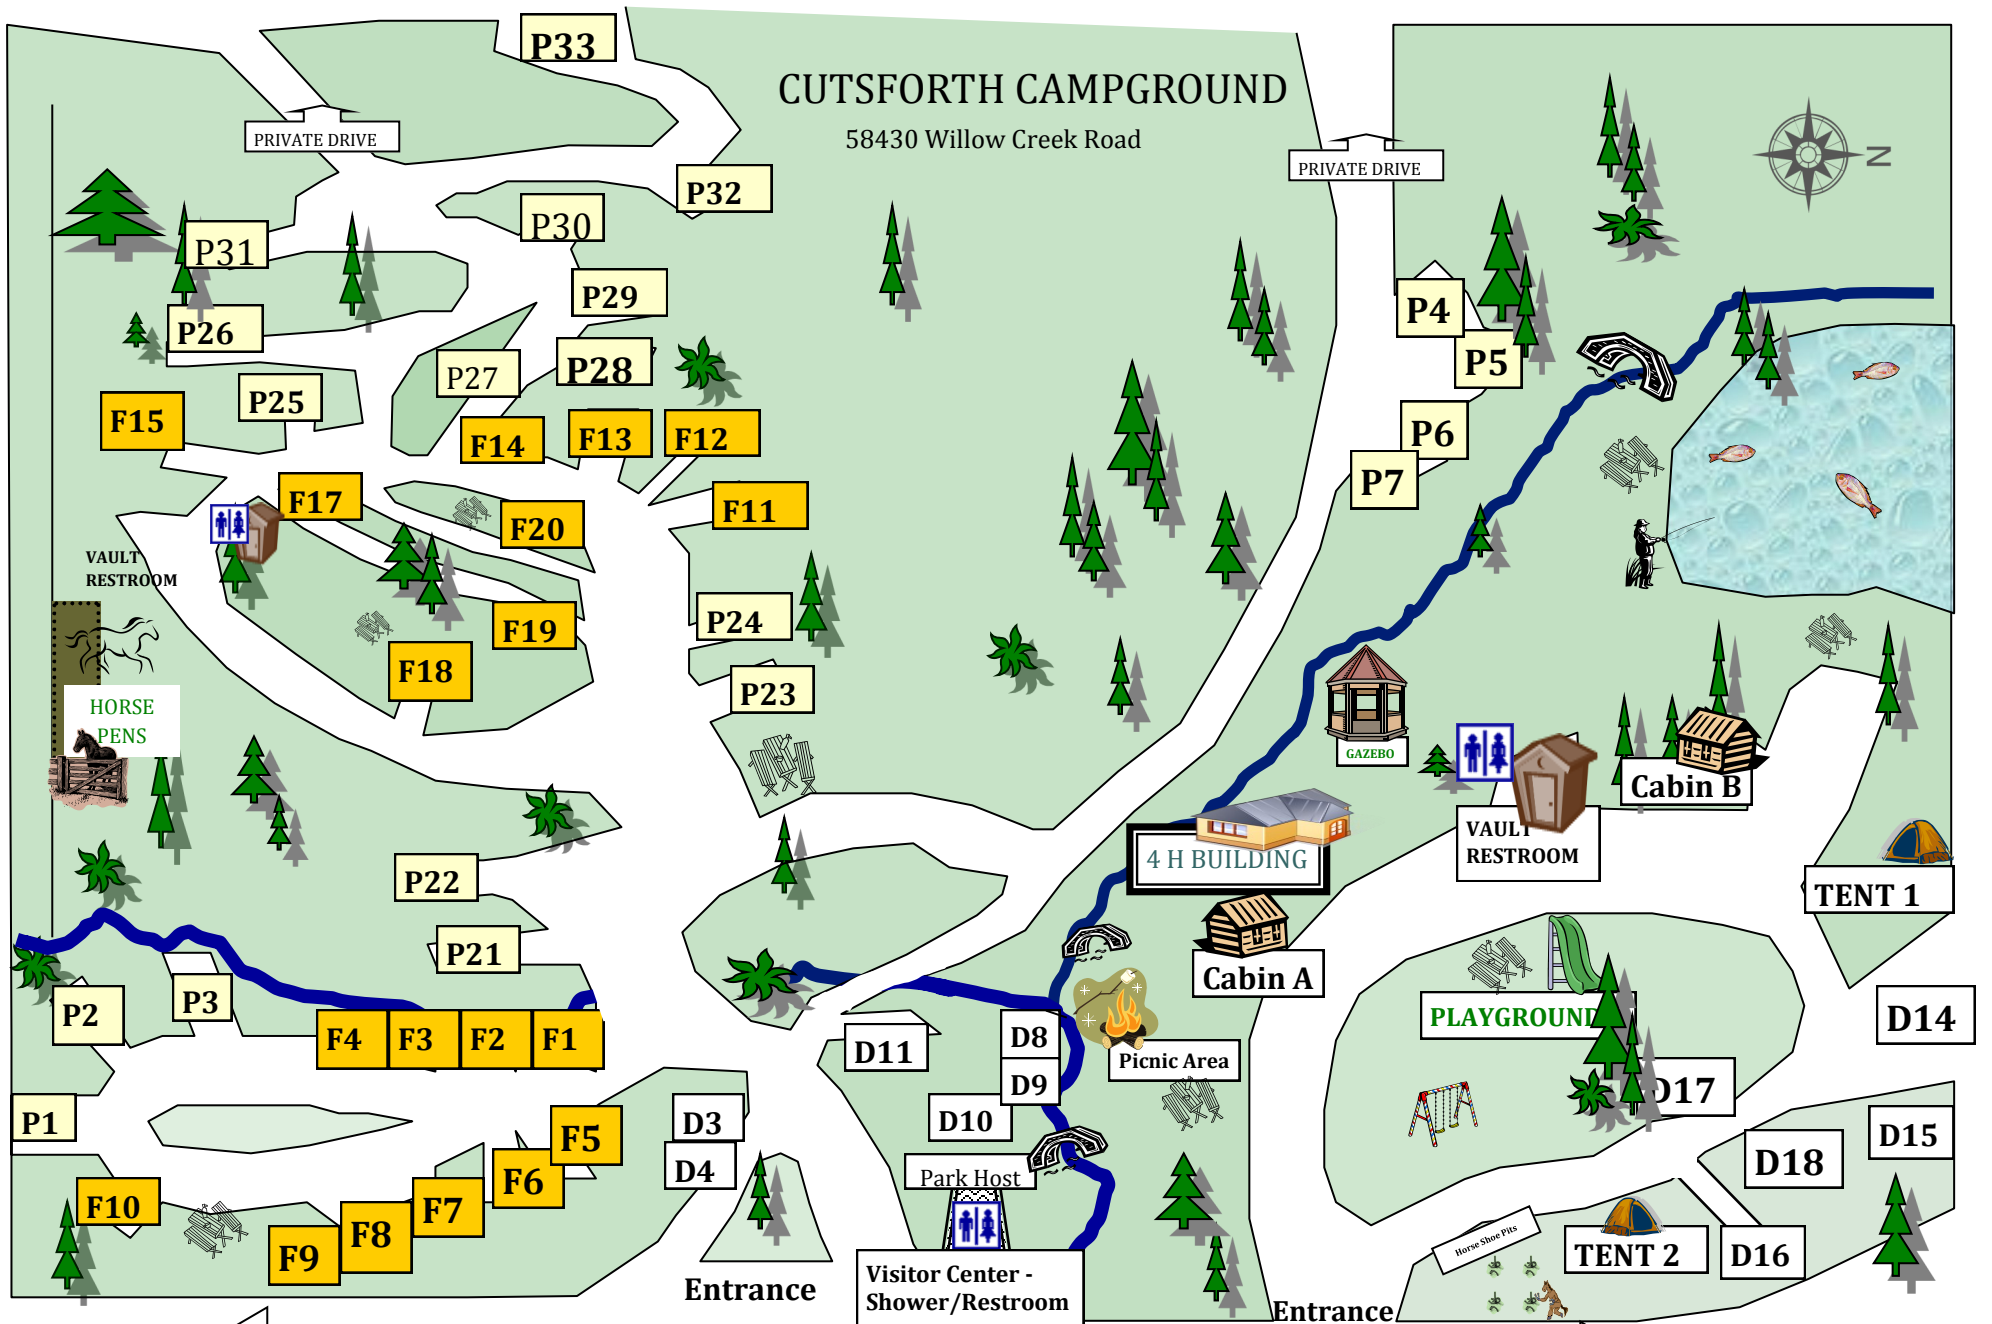

CUTSFORTH CAMPGROUND

58430 Willow Creek Road

← TO UKIAH GOING, SOUTH

WILLOW CREEK HIGHWAY

TO HEPPNER, NORTH →

- = Morrow County 10'x16' Cabin
- = Full Hook-up Power/water/sewer
- = Partial Hook-Up Power/Water
- = Dry Site

*Not to scale or exact design
And may change without notice*